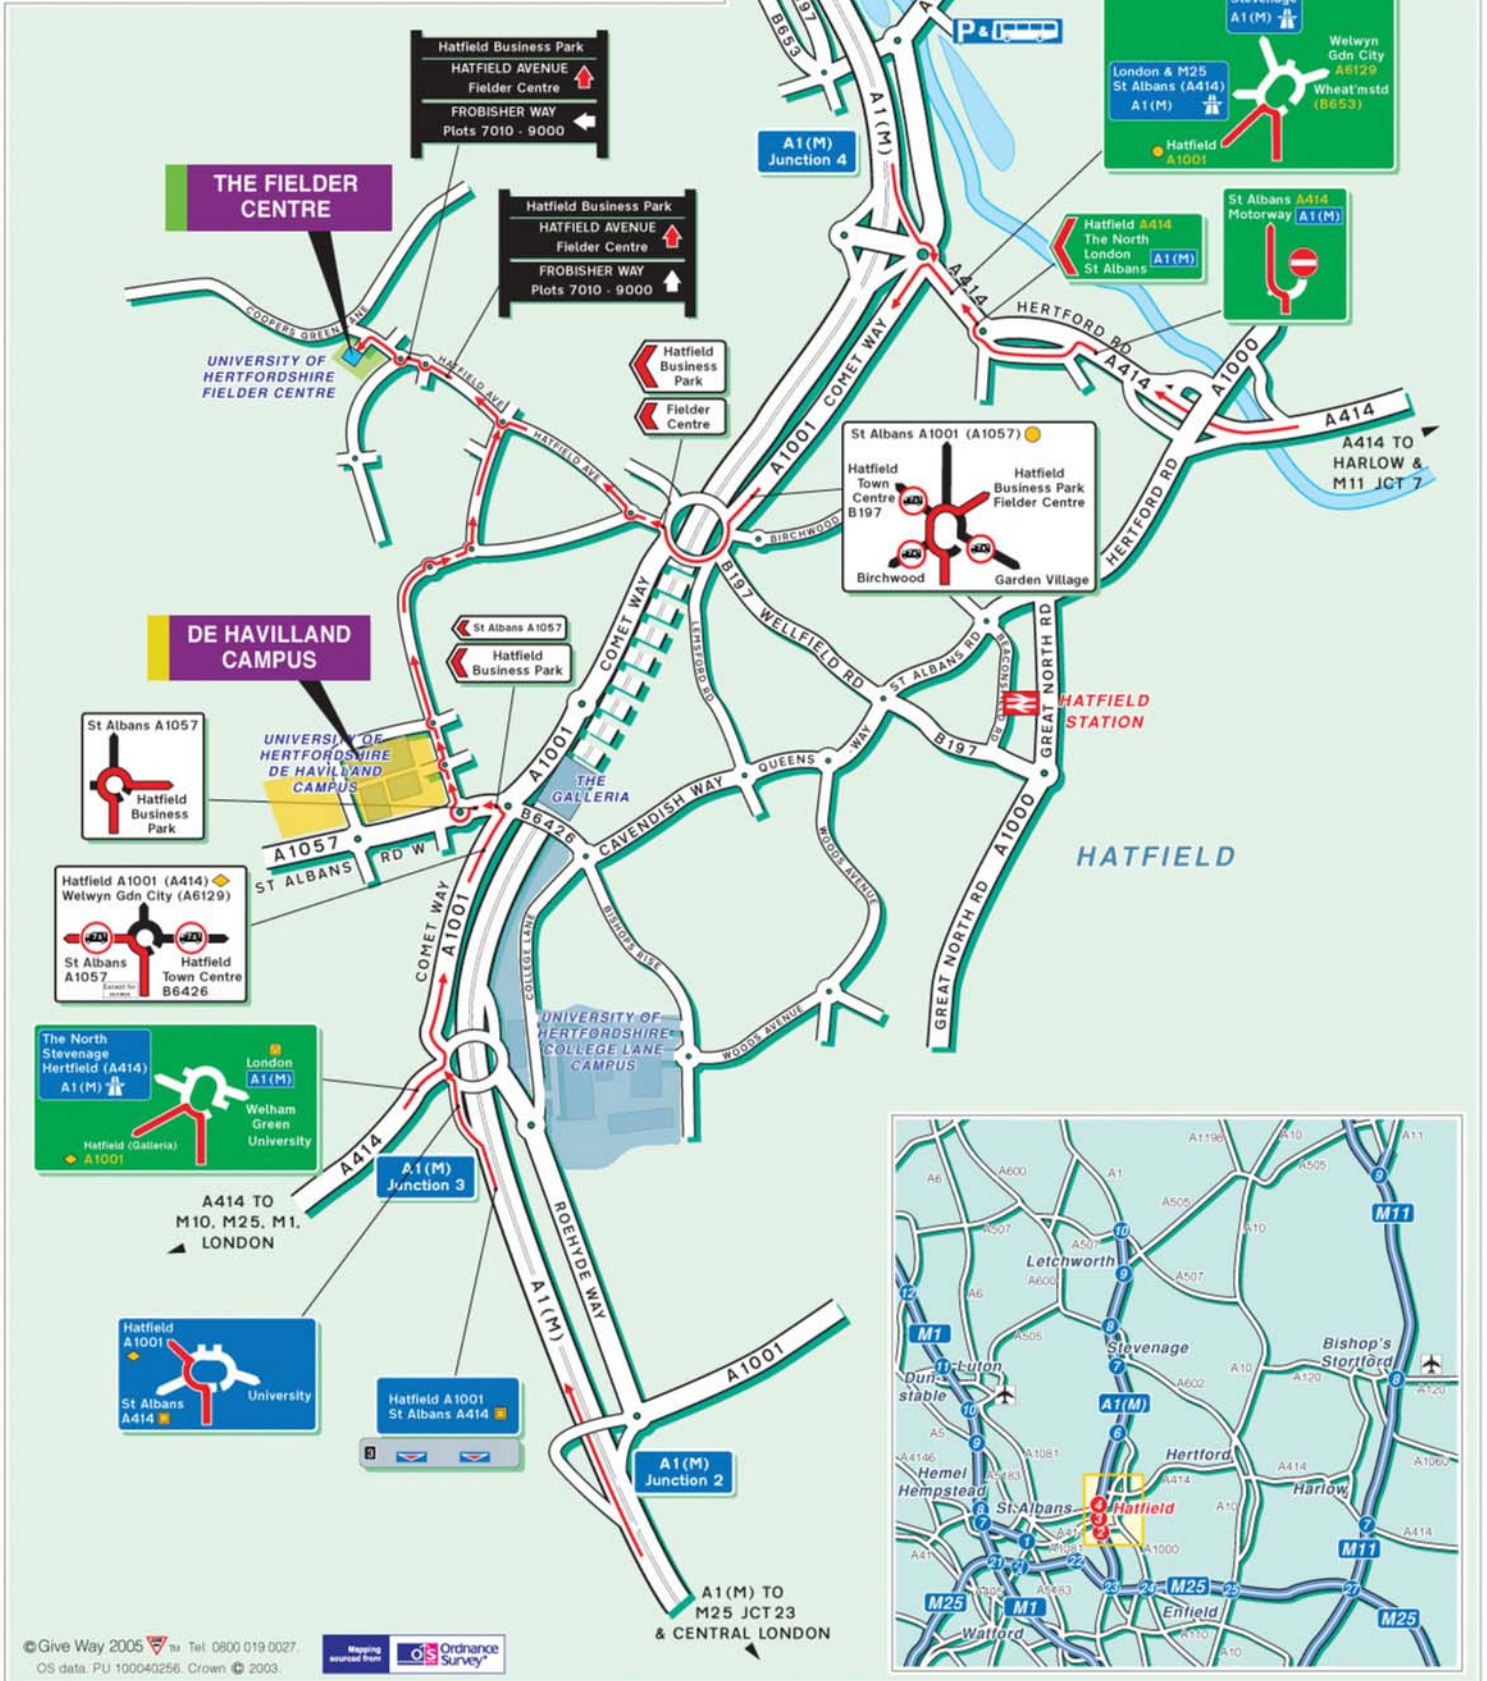

By Rail.

Train services between Hatfield and London (Kings Cross)
fastest journey time 22 minutes
Train services between Hatfield and London (Moorgate)
fastest journey time 40 minutes.
The Fielder Centre is 2 miles from Hatfield station.
Taxis are available from the station forecourt.
Journey time approximately 5 minutes.
For information on train operators and times phone National
Rail Enquiries on 0845 7484950.

Car parking.

There is ample free parking at the Fielder Centre.

The Fielder Centre - ADDITIONAL TRAVEL INFORMATION

BY CAR

A1(M) from the North

Exit at J4. Follow the signs for the A1001 (Comet Way), at the roundabout take the fourth exit into Hatfield Business Park. Drive straight across the first two roundabouts, take the third exit at the third roundabout, and then the second exit at the fourth roundabout. The entrance to the fielder centre is located approximately 100 yards on your left hand side.

M1 from the North

Leave the M1 at junction 7 and take the M10 to Junction 1 (Park Street Roundabout). Take the A414 Eastbound (signed A414 Hatfield). At the roundabout of the A1(M), take the first left and follow signs for the A1001 Hatfield and Hatfield Business Park (IGNORE SIGN TO UNIVERSITY). Then follow directions above for A1(M) South.

M1 from the South

Leave the M1 at Junction 6 and take the A405 to Park Street Roundabout (signed A405 St Albans) then take the A414 Eastbound as above.

M25

Leave the M25 at Junction 23 (South Mimms) and take the A1(M) Northbound. Leave the A1(M) at Junction 3 and follow directions from A1(M) South.