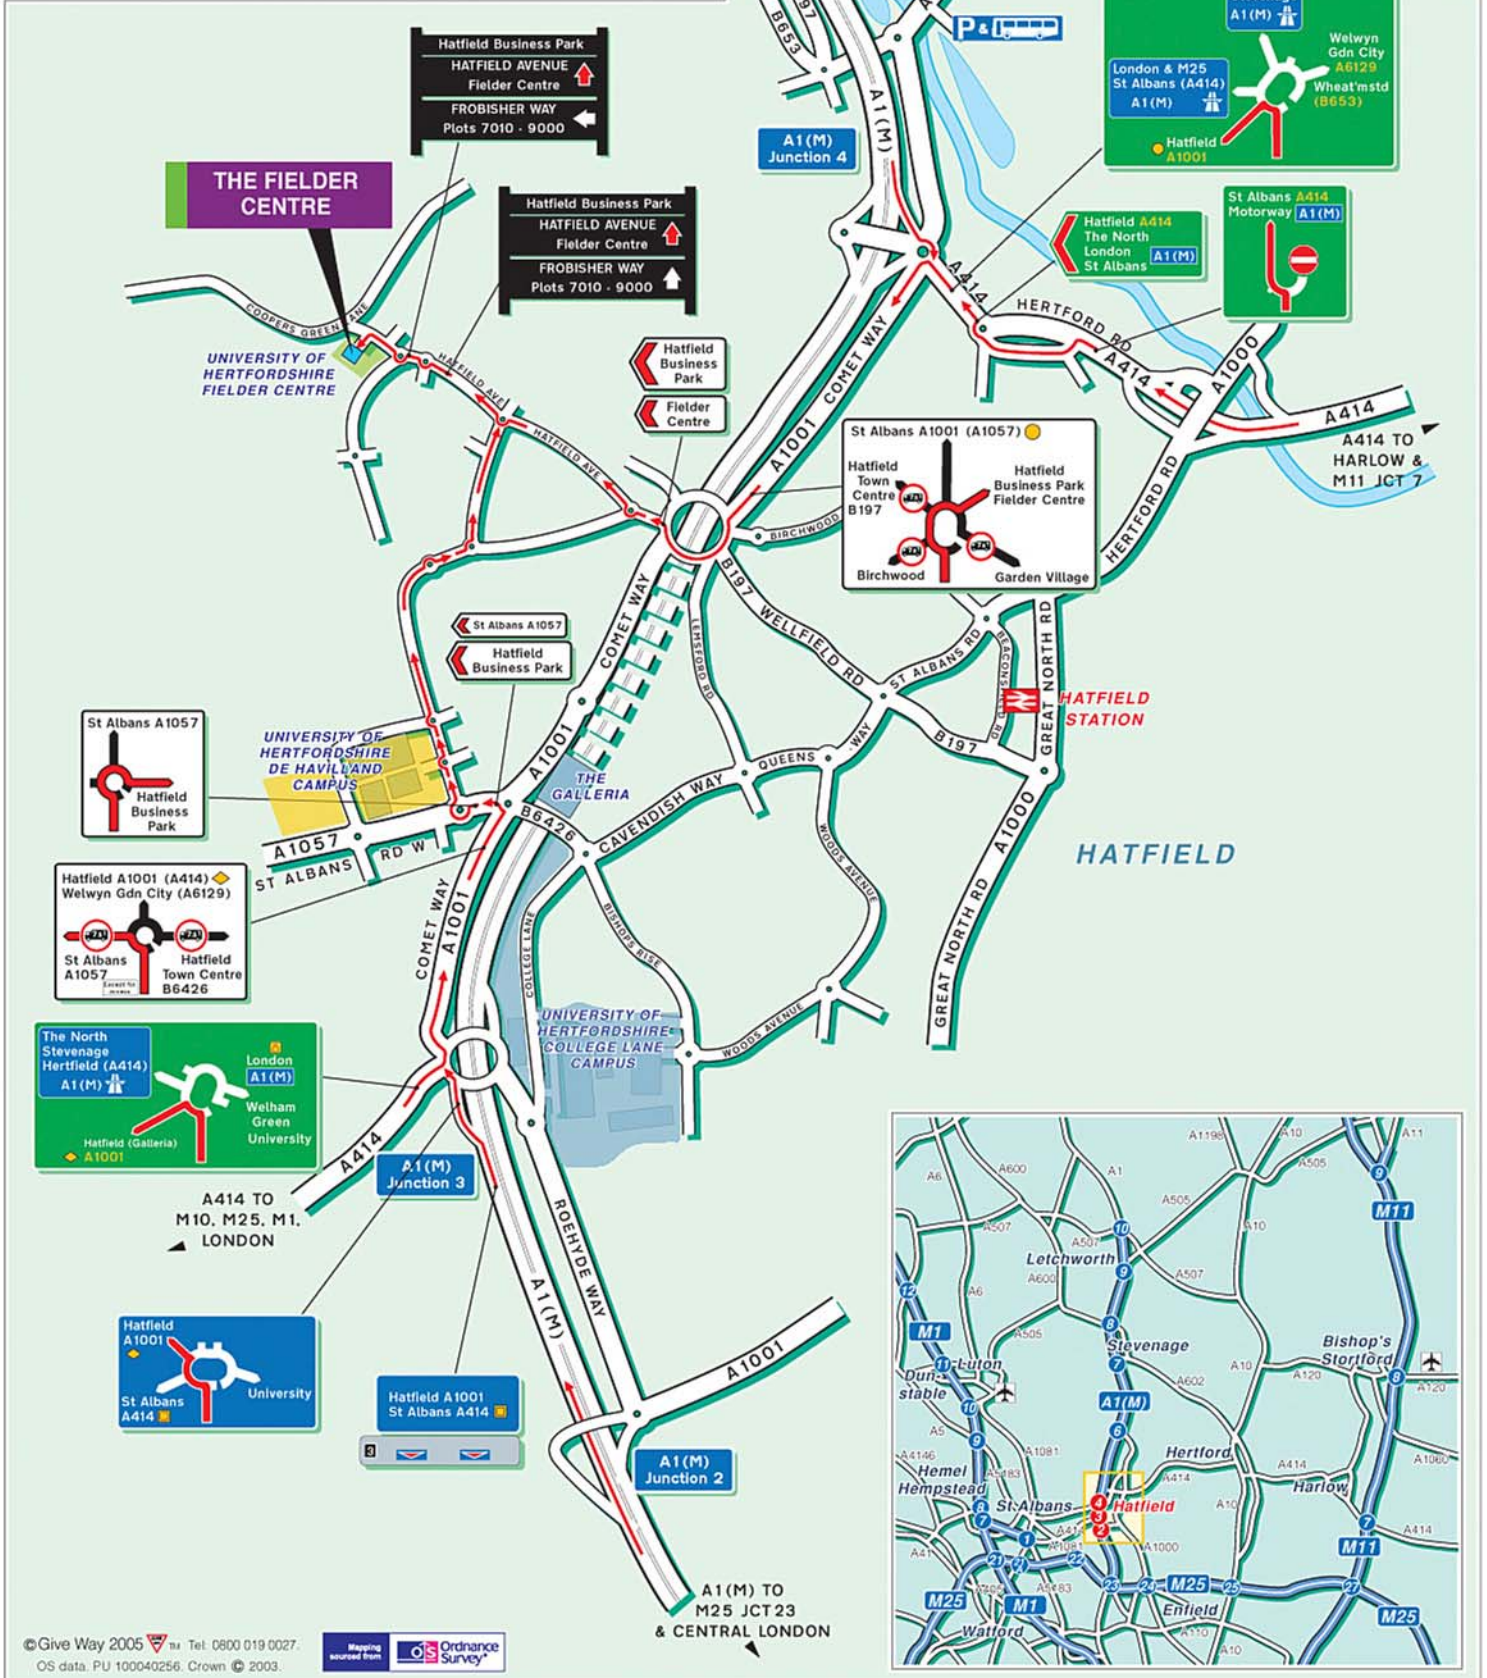

By Rail.

Train services between Hatfield and London (Kings Cross) fastest journey time 22 minutes
 Train services between Hatfield and London (Moorgate) fastest journey time 40 minutes
 The Fielder Centre is 2 miles from the Hatfield station.
 Taxis are available from the station forecourt.
 Journey time approximately 5 minutes.
 For information on train operators and times phone National Rail Enquiries on 0845 7484950.

Car Parking.

There is free parking at the Fielder Centre.

The Fielder Centre - ADDITIONAL TRAVEL INFORMATION

BY CAR

A1(M) from the North

Exit at J4. Follow the signs for the A1001 (Comet Way), at the roundabout take the fourth exit into Hatfield Business Park. Drive straight across the first two roundabouts, take the third exit at the third roundabout, and then the second exit at the fourth roundabout. The entrance to the fielder centre is located approximately 100 yards on your left hand side.

M1 from the North

Leave the M1 at junction 7 and take the M10 to Junction 1 (Park Street Roundabout). Take the A414 Eastbound (signed A414 Hatfield). At the roundabout of the A1(M), take the first left and follow signs for the A1001 Hatfield and Hatfield Business Park (IGNORE SIGN TO UNIVERSITY). Then follow directions above for A1(M) South.

M1 from the South

Leave the M1 at Junction 6 and take the A405 to Park Street Roundabout (signed A405 St Albans) then take the A414 Eastbound as above.

M25

Leave the M25 at Junction 23 (South Mimms) and take the A1(M) Northbound. Leave the A1(M) at Junction 3 and follow directions from A1(M) South.